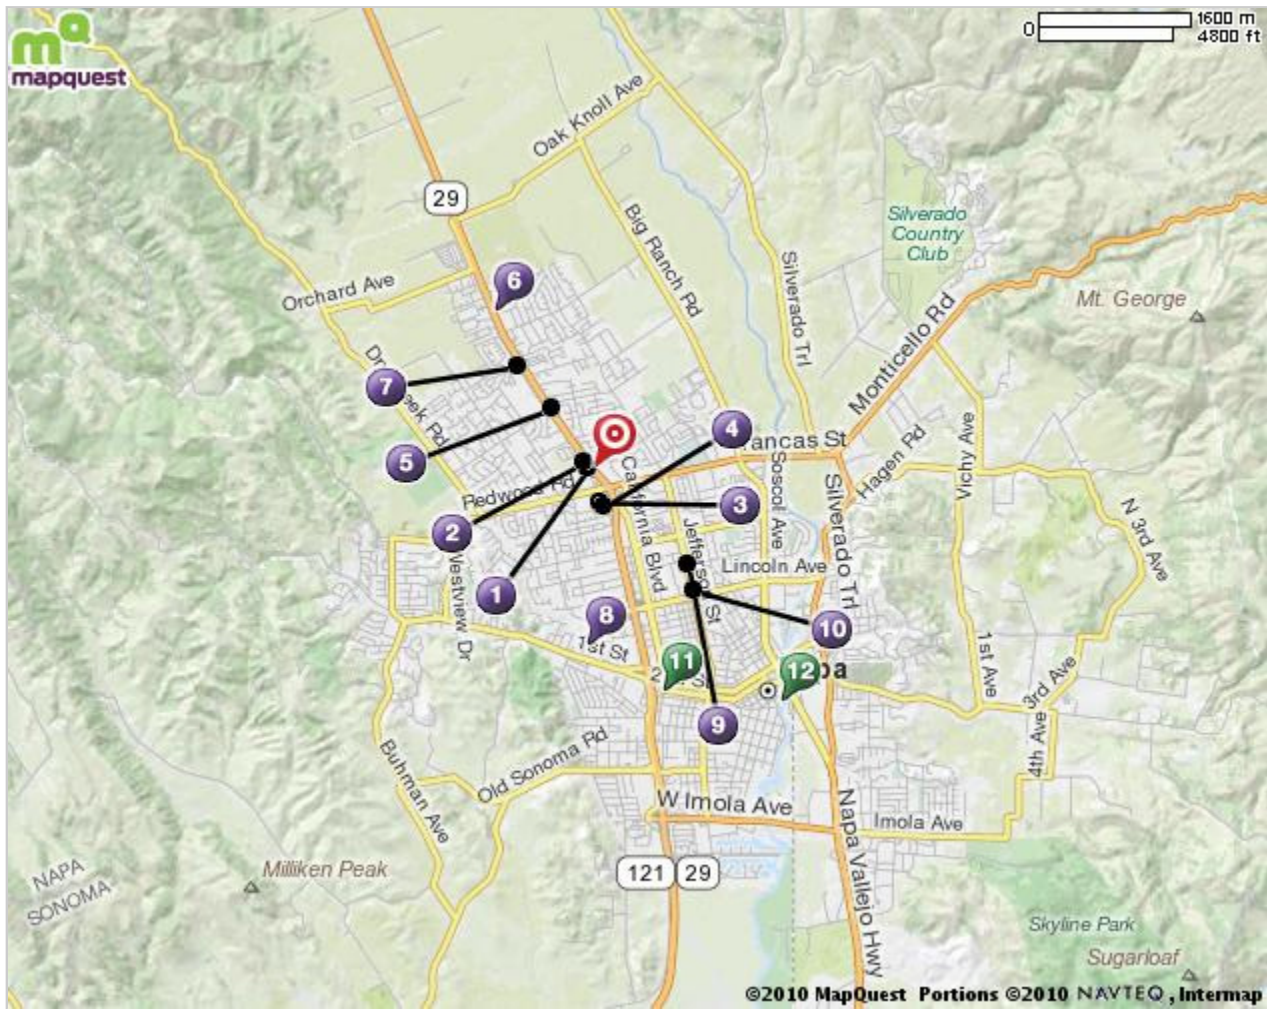

[All rights reserved. Use subject to License/Copyright](#) | [Map Legend](#)

Directions and maps are informational only. We make no warranties on the accuracy of their content, road conditions or route usability or expeditiousness. You assume all risk of use. MapQuest and its suppliers shall not be liable to you for any loss or delay resulting from your use of MapQuest. Your use of MapQuest means you agree to our [Terms of Use](#)